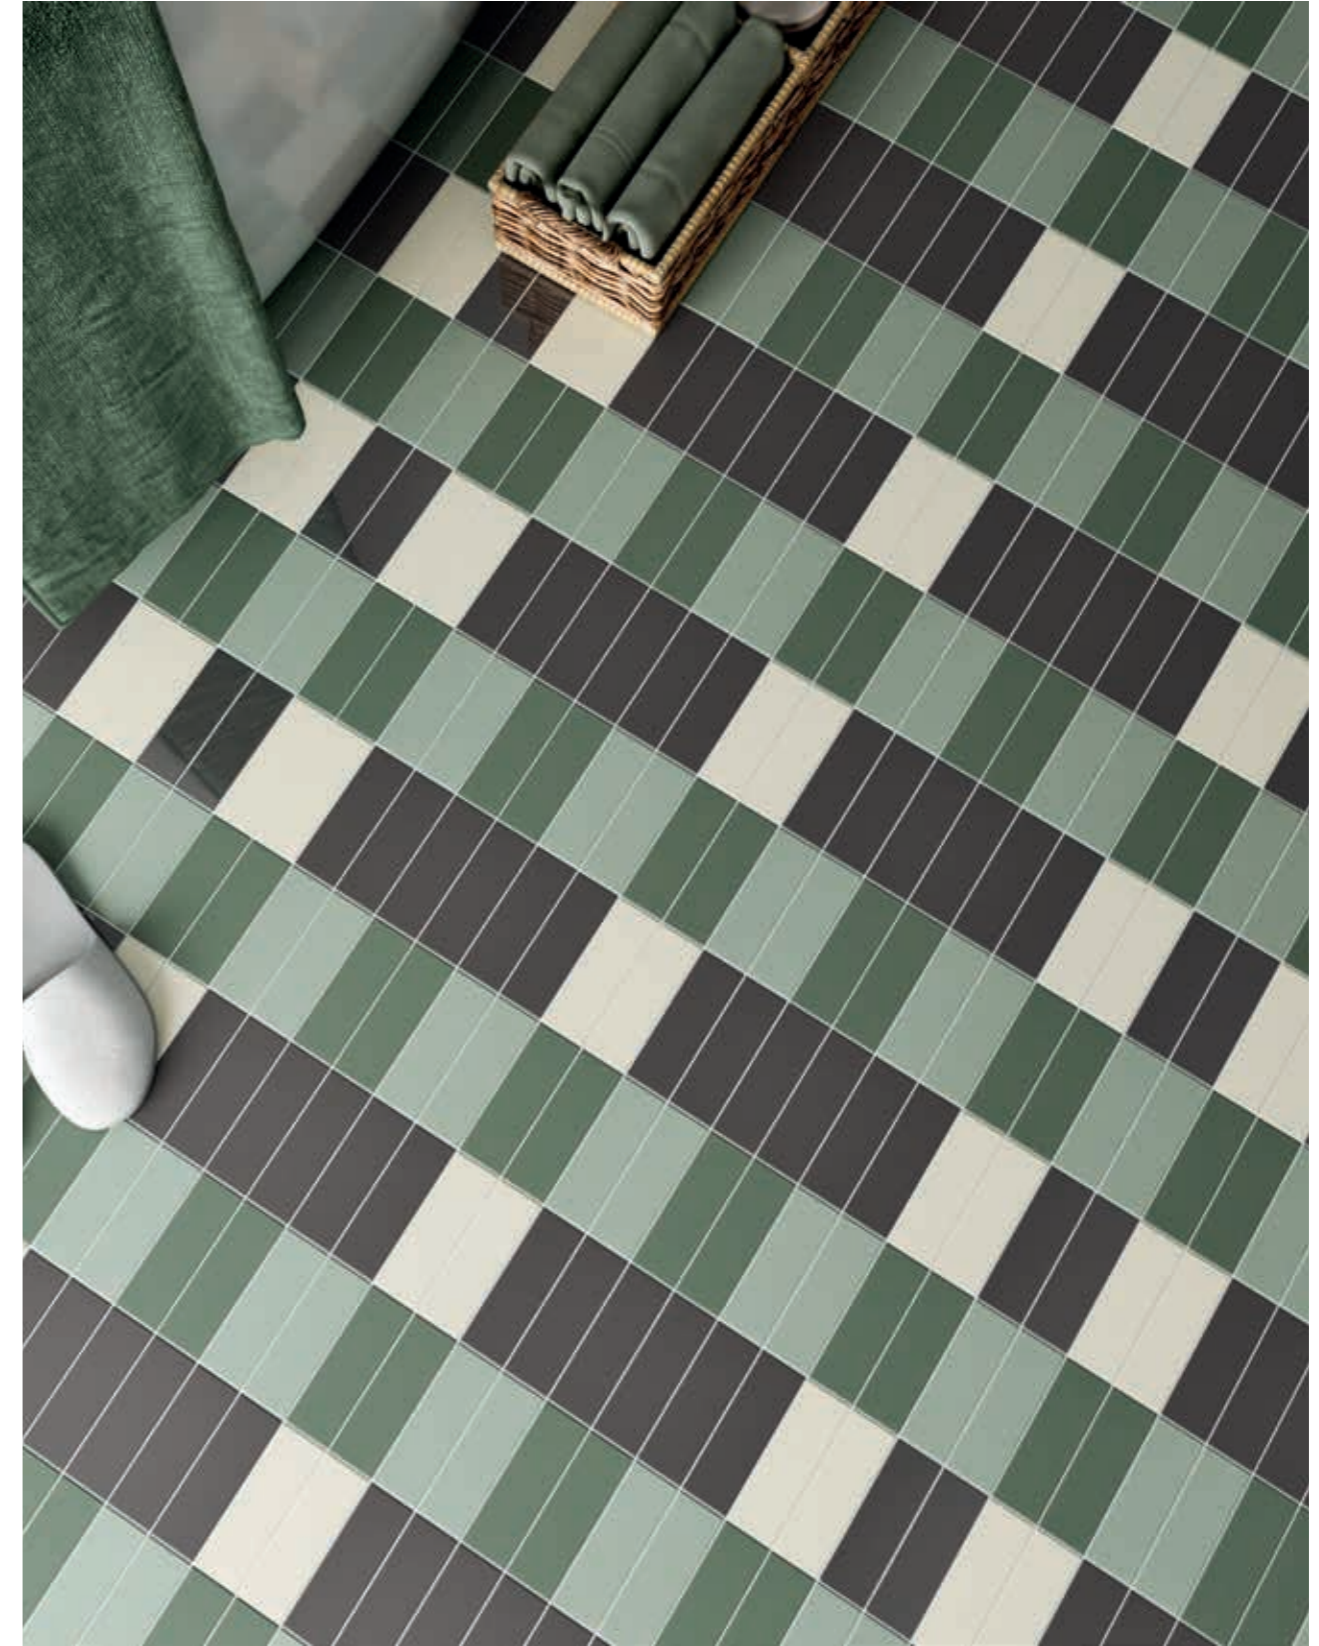

Bits Storm Matt 28,1%, Storm Gloss 9,4%, Kale Matt 25%, Celadon Matt 25% & Tundra Matt 12,5%.
Bits collection pag. 158.