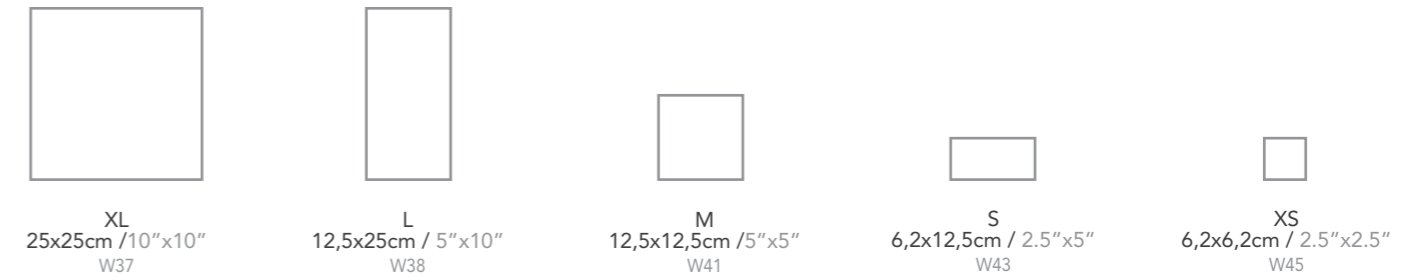

Cotto

Sky

Basalt

XL
25x25cm / 10"x10"
W37

L
12,5x25cm / 5"x10"
W38

M
12,5x12,5cm / 5"x5"
W41

S
6,2x12,5cm / 2.5"x5"
W43

XS
6,2x6,2cm / 2.5"x2.5"
W45

SPIKE BARS

W

SPIKE BARS 15x25,9cm / 6"x10.2"

W32