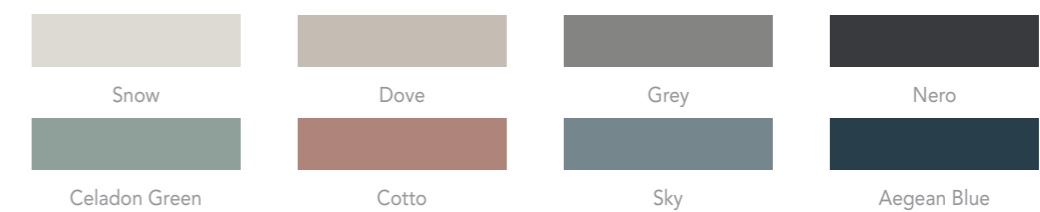

TWIN PEAKS

W

LISO XL 7,5x30cm / 3"x12"

W05

* 9 different patterns randomly mixed within the box / 9 diseños diferentes encajados aleatoriamente
** R11 Class 3 (Rila & Sand) - R10 Class 2 (Artic, Coal, Mud, Ash, Chalk & Basalt)