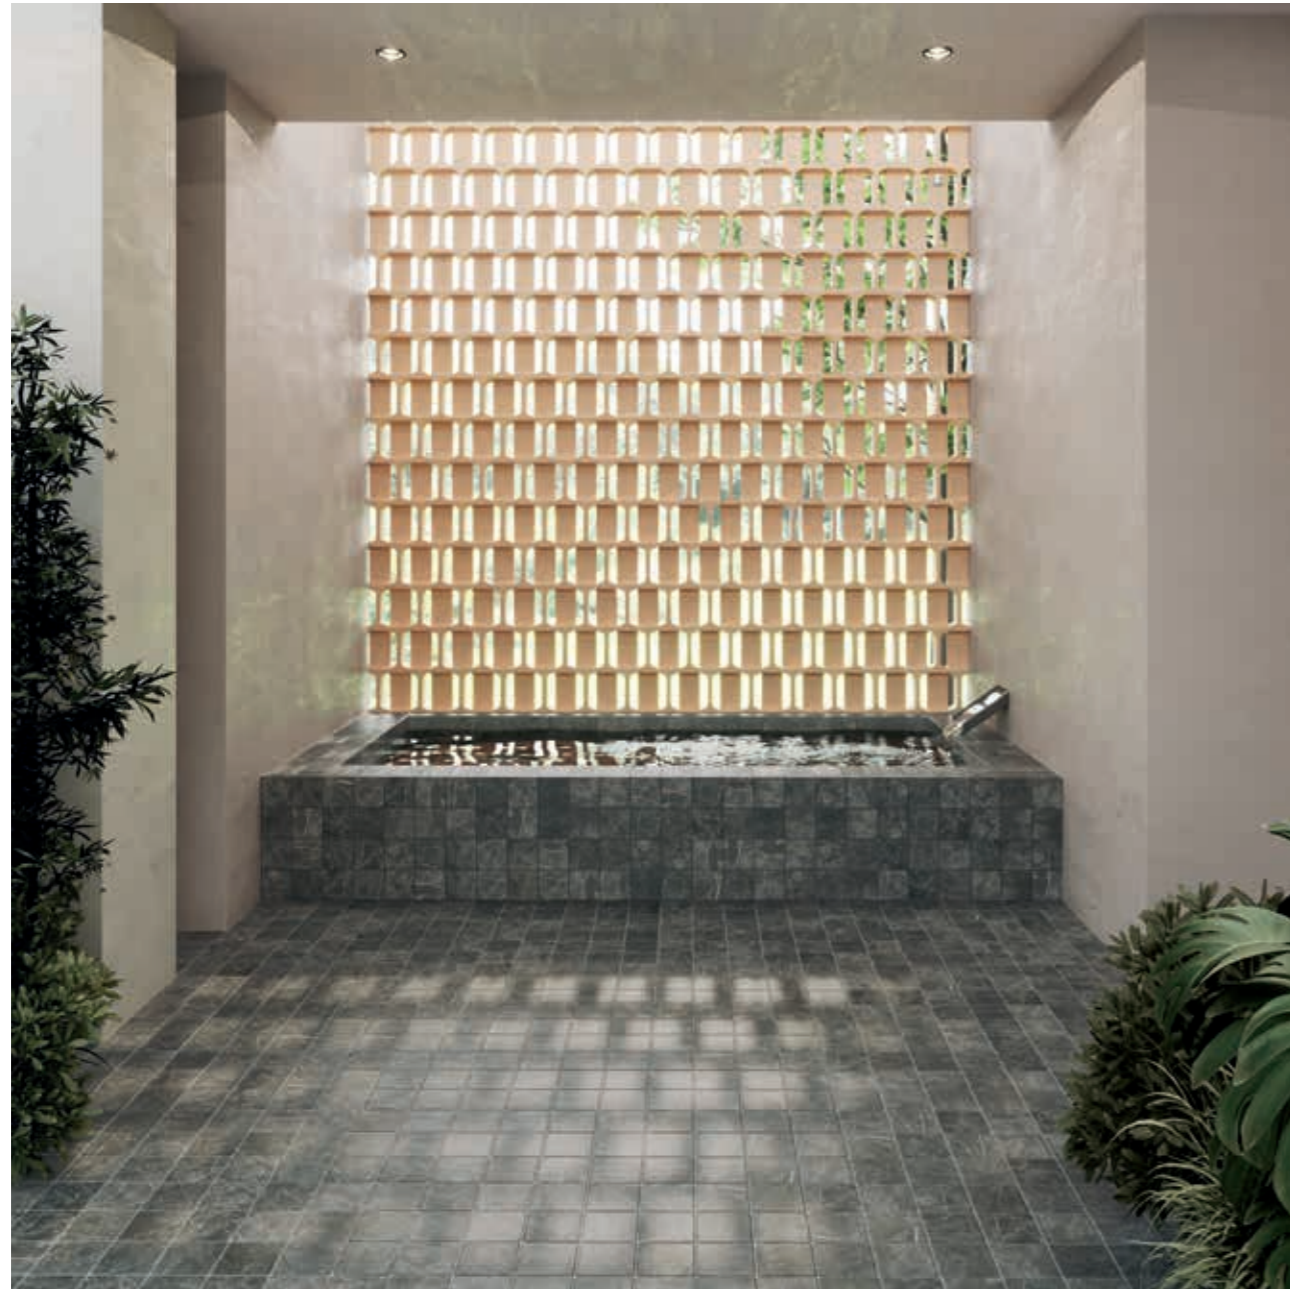

IPN Inout Sand. **Icon collection** pag. 169.
Marble Graphite. **Wellnes by WOW** pag. 185.