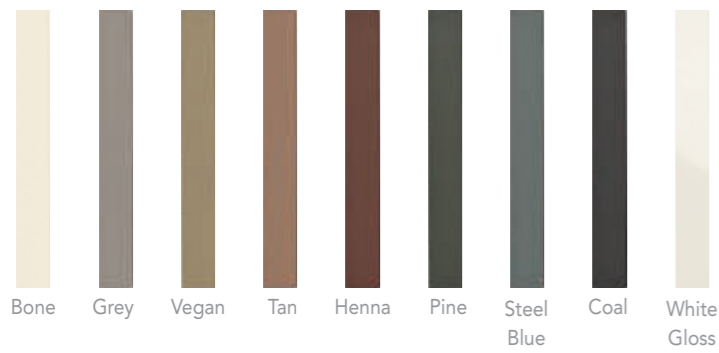

FACES

LISO 5x40cm / 2"x16"

W05

HILL 5x40cm / 2"x16"

W26