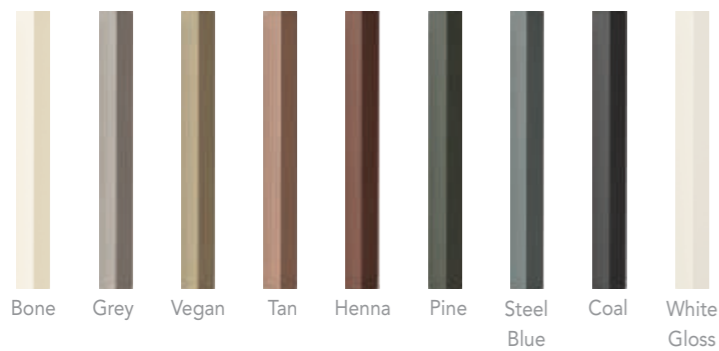

DUNE 5x40cm / 2"x16"

W26